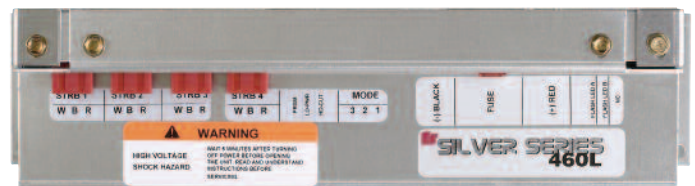

## 460L/660L Features

- Four or six-channel strobe power supplies
- Synchronized light driver – combination LED flasher and strobe power system
- Built-in LED flasher provides two 4-amp outputs (8-amps total)
- Available with AMP connectors
- Three prioritized operating modes
- Eight selectable flash patterns per mode
- Dual lighthouse “cutoff” function
- Low-power mode
- Industry pinning standard
- Ground-pin shielding; provides maximum RFI suppression
- Three-year warranty

Fig. 1 The Silver Series combines remote strobe and LED control in a single remote power supply.