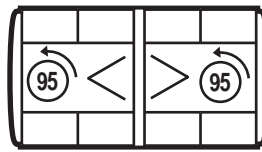

APPROVALS

- NFPA and SAE J2498 compliant when used as part of a complete system
- SAE J845
- California Administrative Code, Title 13, Article 22

REPLACEMENT PARTS

Lamp	Z8440A265A
V-mirror	Z8542C407A
Dome, driver	Z8542D170A
Dome, pass.	Z8542D170A

LIGHTBAR DIAGRAM

LEGEND	
	95 FPM Rotator
	V-Mirror

FACTORY SET SPECIFICATIONS				
Model	Input Voltage	Current Draw	Candelas	Flash Rate
22I	12.8VDC	8.6 amps	80,000	380/min.

DIMENSIONS									
Model	Length		Width		Height		Ship. Weight		
	in.	cm.	in.	cm.	in.	cm.	lbs.	kg.	
22I	22.4	57.0	12.1	30.6	7.3	18.5	16.0	7.3	