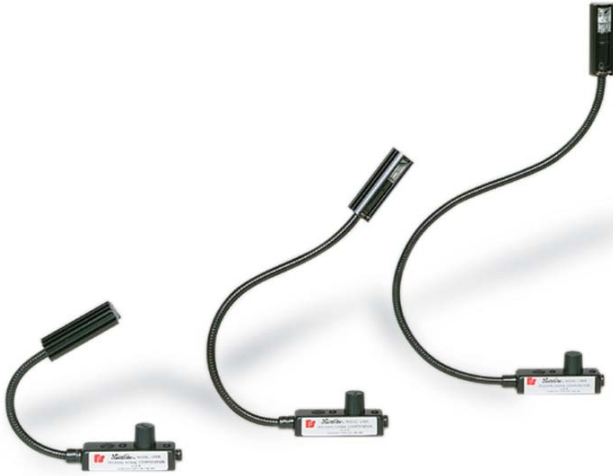

LITTLITE GOOSENECK LAMPS

L to R: LF6ER, LF12ER, LF18ER

LITTLITE® sleek, low profile gooseneck lamps efficiently produce light in a concentrated area and can easily be aimed exactly where you need it. Using halogen technology, the high intensity lamp emits crisp, bright white light in a tightly controlled pattern for use in any task involving accurate, close or detailed work. A colored red filter easily slides into place over the lamp for night use. There's a perfect spot in any police, fire, ambulance, emergency, or utility vehicle for the various model configurations.

Made of sturdy metal and finished in a durable black, baked enamel, all LITTLITE lamps and accessories are designed and constructed to meet the most demanding needs. The stylish finned hood is uniquely designed to dissipate heat and extend surface life. The units are equipped with a permanently attached gooseneck extending from the end or top of the chassis

and are controlled by your choice of rheostat or on/off switch.

Each unit includes 24 inches of automotive wiring for easy installation, red filter, clear filter, storage clips, and screws for mounting. LITTLITE gooseneck lamps can be easily installed in any 12 volt system and require minimal installation time.

LED LITTLITE lamps for console lighting is the latest release from Federal Signal. Each light is composed of red and white LEDs which eliminates the need for a red filter. Amperage draw has also been reduced to only 100mA, providing cooler and longer lasting operation.