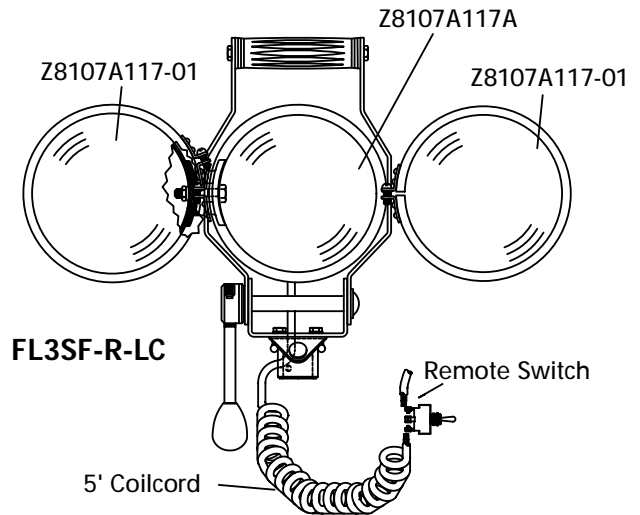

APPLICATIONS

- Emergency high-rise or ground-level illumination
- Work area lighting for fire apparatus

REPLACEMENT PARTS

Lamp, 12V incandescent	Z8107A117A
Lamp, 12V halogen	Z8107A117-01

RELATED PRODUCTS

GHSCENE Area Light
Bulletin #4107

VisiBeam® II Spotlight
Bulletin #4111

Littlite® Gooseneck Lamp
Bulletin #4130

PRODUCT DIAGRAMS

HOW TO ORDER

1. Specify a model.

- FL3SF-LC** Night-Fighter three-lamp spot/flood light
- FL3SF-R-LC** Night-Fighter three-lamp spot/flood light with remote switch and 5' coil cord

2. Specify accessory.

- FL3TK-1** (1) four-foot telescopic mount

DIMENSIONS									
Model	Height		Width		Depth		Ship. Weight		
	in.	cm.	in.	cm.	in.	cm.	lbs.	kg.	
All FL3SF	15.3	38.7	19.3	48.9	6.3	15.9	13.0	5.9	
FL3TK-1	47.0	119.4	4.3	11.4	4.3	11.4	7.0	3.2	