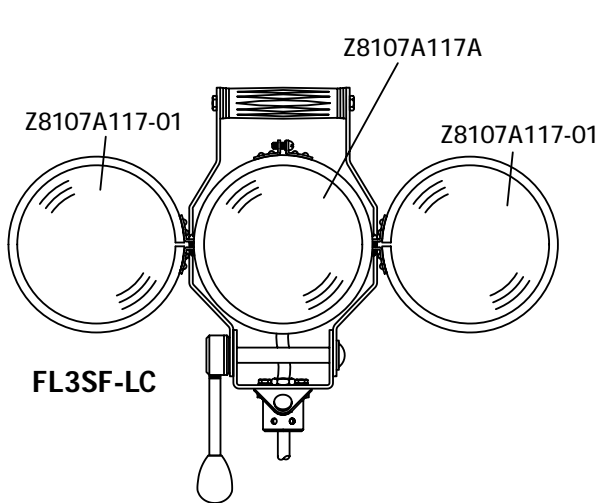

PRODUCT DIAGRAMS

HOW TO ORDER

1. Specify a model.

1. **FL3SF-LC** Night-Fighter three-lamp spot/flood light
2. **FL3SF-R-LC** Night-Fighter three-lamp spot/flood light with remote switch and 5' coil cord

2. Specify accessory.

1. **FL3TK-1** (1) four-foot telescopic mount

DIMENSIONS									
Model	Height		Width		Depth		Ship. Weight		
	in.	cm.	in.	cm.	in.	cm.	lbs.	kg.	
All FL3SF	15.3	38.7	19.3	48.9	6.3	15.9	13.0	5.9	
FL3TK-1	47.0	119.4	4.3	11.4	4.3	11.4	7.0	3.2	

TECHNICAL SPECIFICATIONS				
Model	Lamps	Volts	Current Draw	Candelas
All FL3SF	(1) Incandescent (2) Halogen	12.8VDC	Flood mode: 15 amps Spot mode: 19 amps	750,000 (sp) 600,000 (fl)